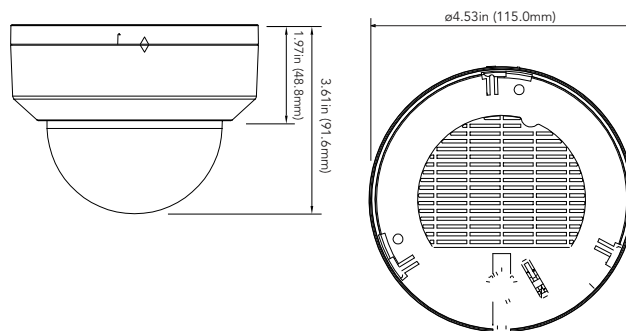

### OVERVIEW

- 8MP (3840x2160) @ 30 fps
- Max. resolution: 3840x2160
- H.265+/H.265, H.264+/H.264, MJPEG Encoding
- Day & Night AUTO ICR
- 2.8mm Fixed Lens (F1.6)
- 3D DNR, WDR, HLC, BLC, ROI encoding
- Intelligent Analytics
- Built-in micro SD card slot, up to 256GB
- DC12V/PoE power supply
- Support remote monitoring by AVYCON ONE (Mobile APP) and AVYCON CMSONE (CMS)

### DIMENSIONS

Unit : inch(mm)