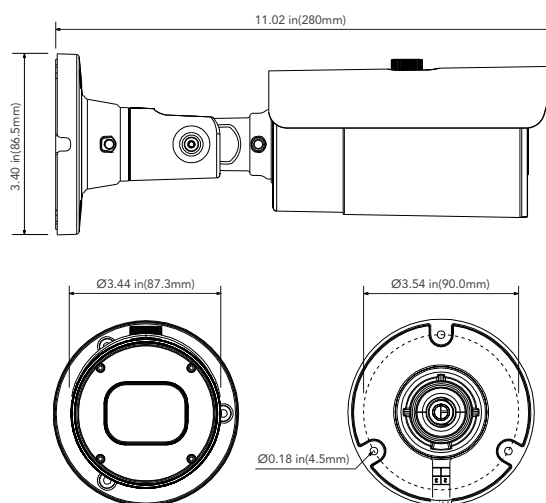

DIMENSIONS

Unit : inch(mm)

OPTIONAL ACCESSORIES