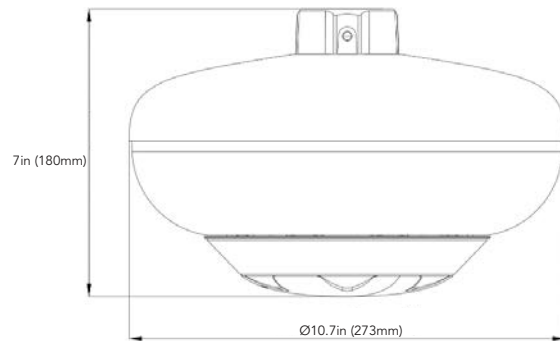

### OVERVIEW

- 8MP (3840 X 2160)H.265+/H.264+/MJPEG
- Max. resolution: 3840 X 2160
- Full Color / Active Deterrence Camera
- 2.0mm Fixed Lens (F2.4)
- 3D DNR, WDR, HLC, BLC, ROI encoding
- Intelligent Analytics
- Built-in micro SD card slot, up to 256GB
- IP66 ingress protection
- DC12V/PoE power supply
- Support remote monitoring by AVYCON ONE (Mobile APP) and AVYCON CMSONE (CMS)

### DIMENSIONS

Unit : inch(mm)